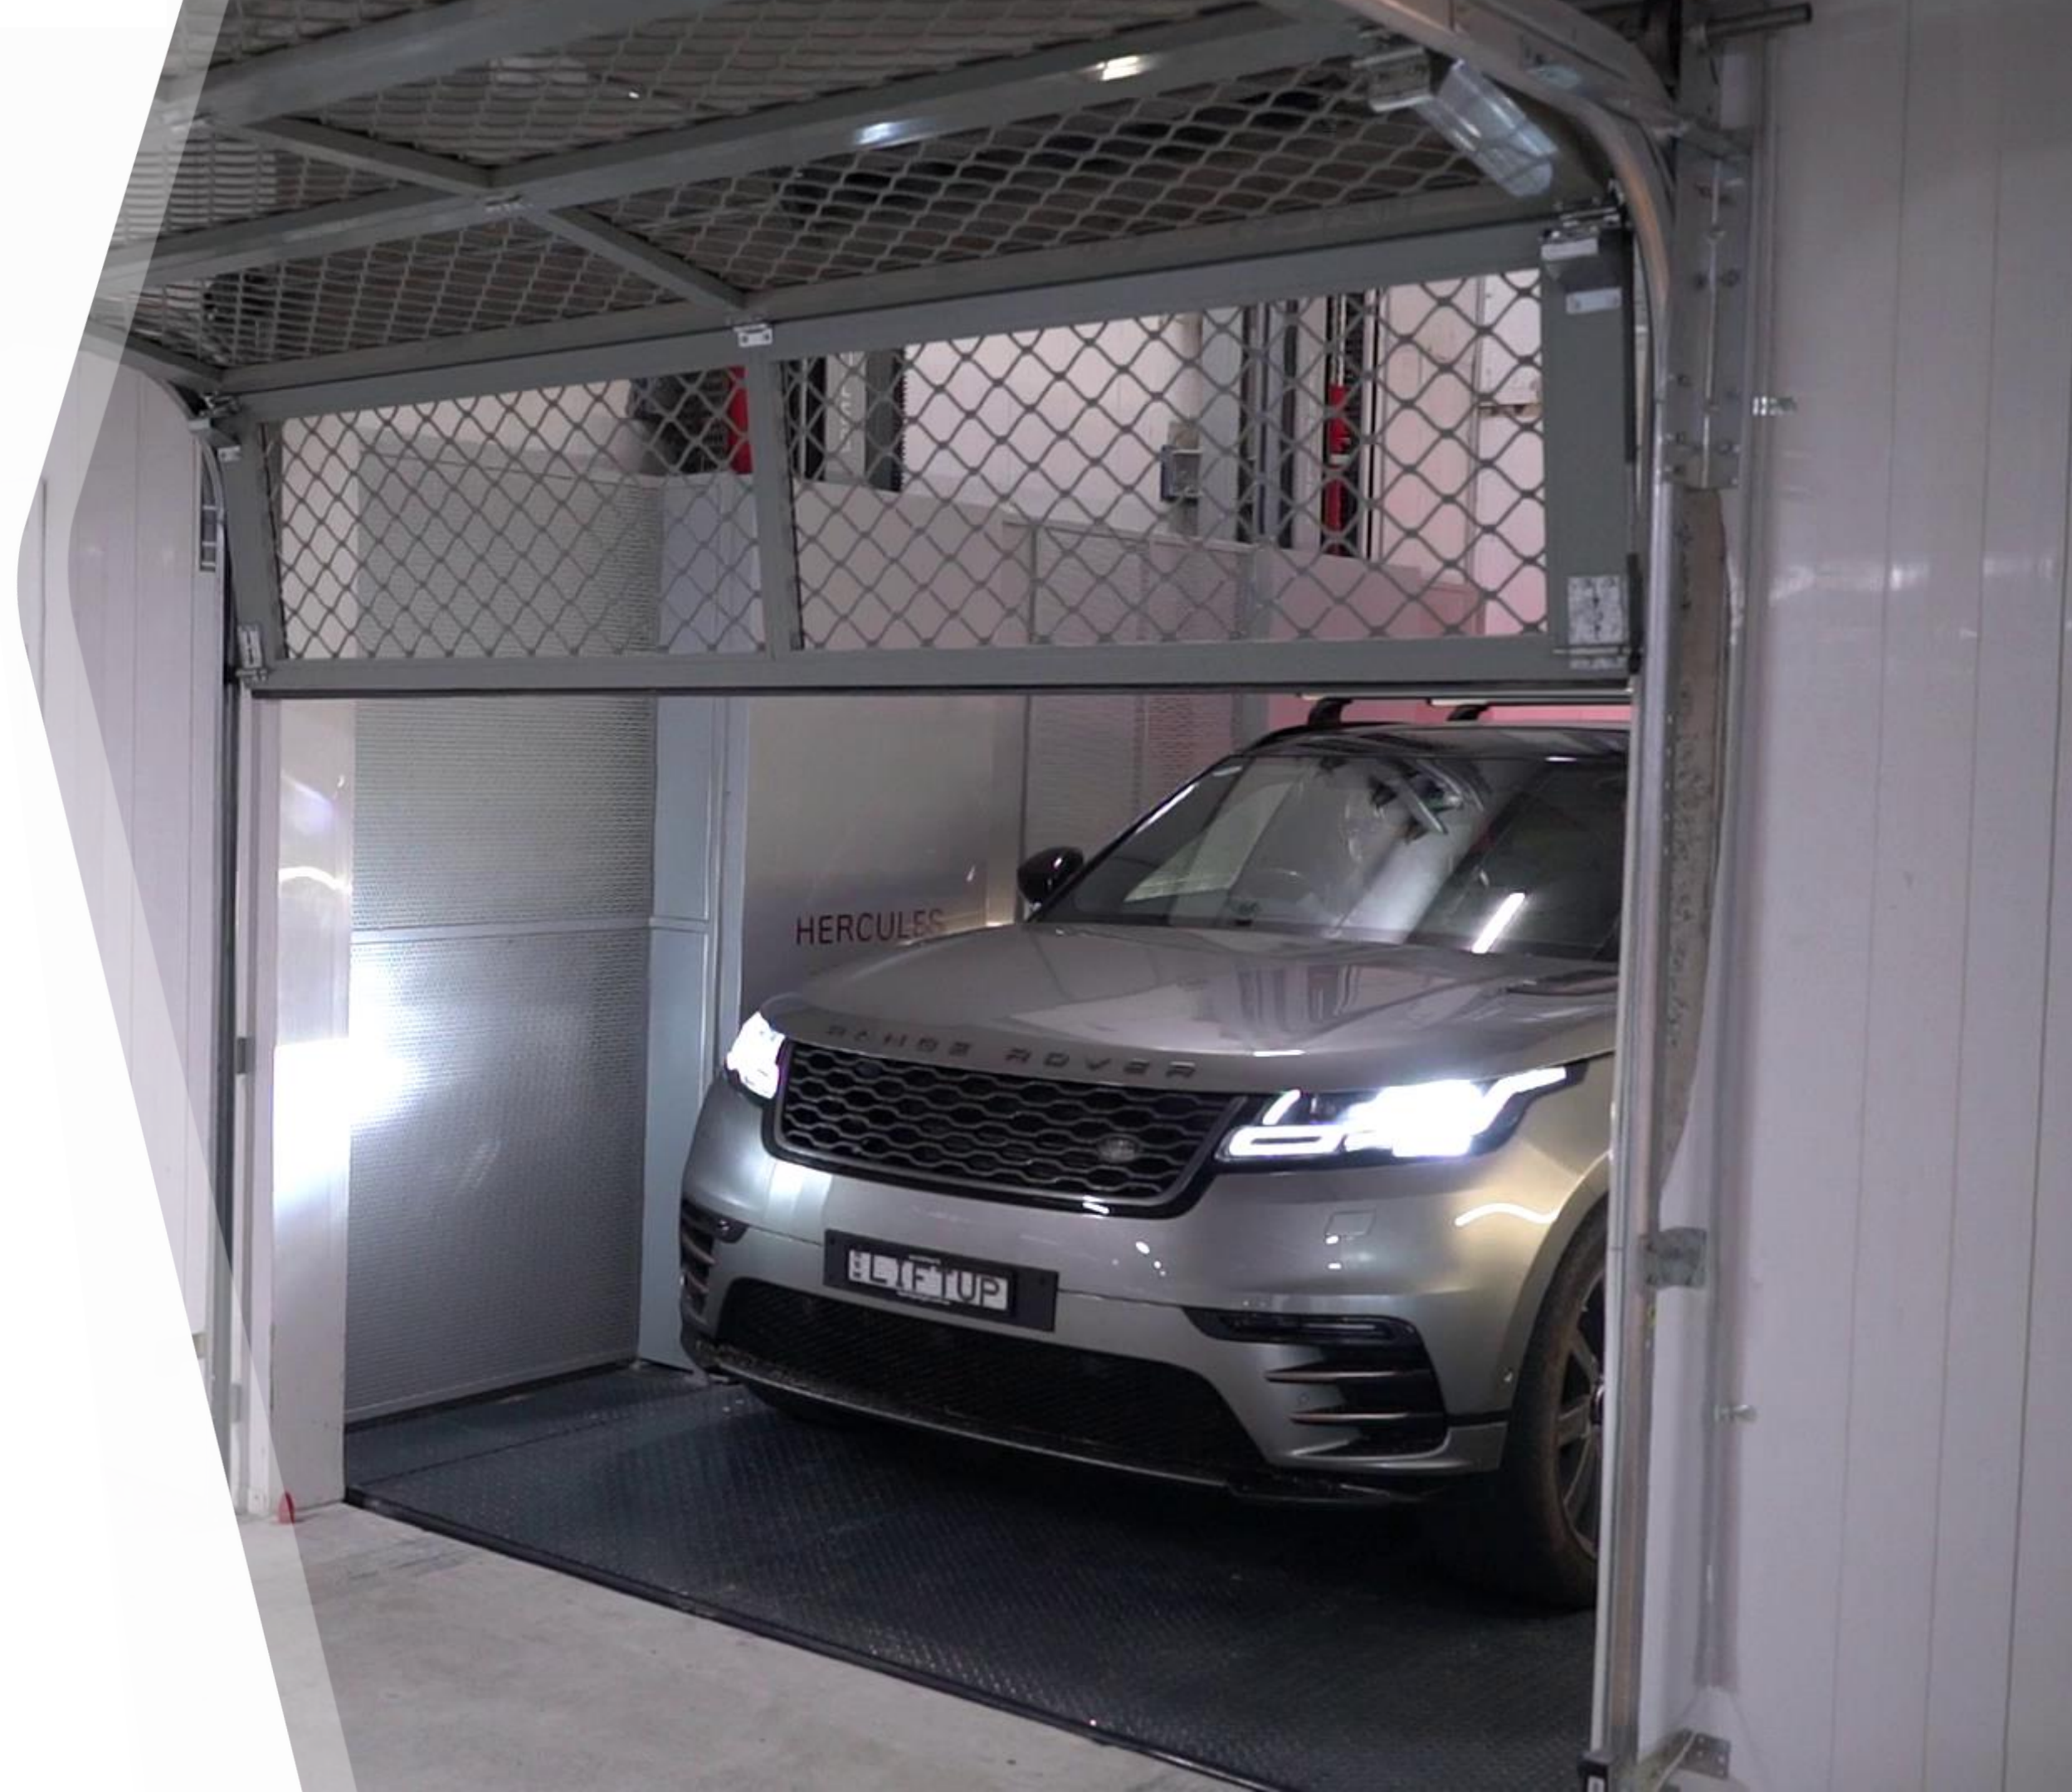

CAR LIFTS AND HOISTS

HERCULES CARPARKING SYSTEMS

For the past fifteen years, Hercules Carparking Systems has been providing space-efficient vehicle storage for both residential and commercial applications. We design, import, install and service Dependent and Independent systems as well as Car Lifts and Turntables. Uniquely an Australian owned and based car parking company, we are fully committed to the Australian market.

Be assured that Hercules is involved in every step of the process, from design to installation, to servicing and maintenance agreements.

Why choose a Hercules Car Lift/Hoist?

Vehicle Lifting Platforms

Hercules Passenger Rated Vehicle Lifts are ideal for eliminating ramps, the compact lift design doesn't require any overhead motor rooms and only requires a shallow pit depth of 250mm.

The systems are aimed to replace the traditional access ramps, thus saving on digging costs and gaining room for car manoeuvring.

The compact lift designs are a superb space saver. All dimensions of the lift are customizable and there is no limitation for the platform size.