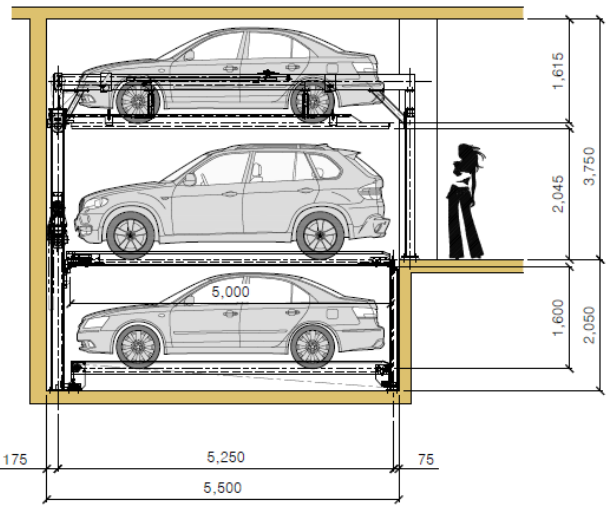

FEATURES

MANOEUVRABILITY

Side panels on all platforms rebated at the front to allow 15% more manoeuvrability when parking/departing than other similar machines.

PROTECTION

Vehicles parked below are fully protected

CONTROL BOX

Touch screen. Cars can be called via 2 digit, 4 digit, 8 digit codes, individual swipe cards or remote controls.

QUIET

Very quiet in operation.

HERCULES CARPARKING SYSTEMS

EXPANDERPARK THE LIFT & SLIDE CARPARKING SYSTEM