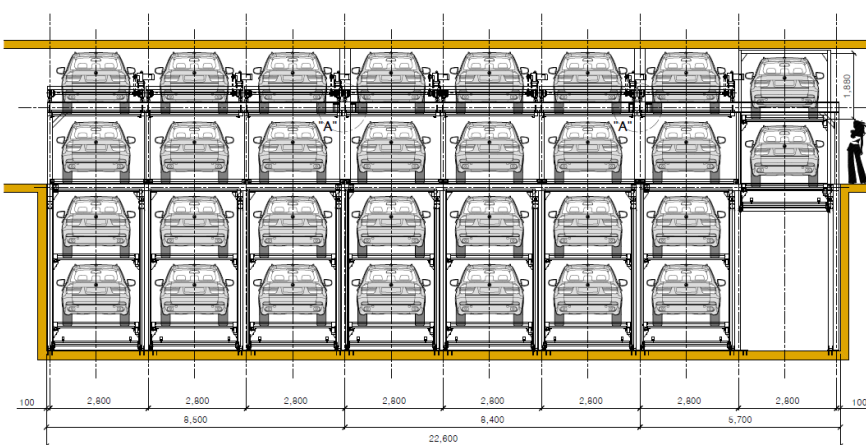

CONTROL BOX

Touch screen. Cars can be called via 2 digit, 4 digit, 8 digit codes, individual swipe cards or remote controls.

QUIET

Very quiet in operation.

HERCULES CARPARKING SYSTEMS

EXPANDERPARK THE LIFT & SLIDE CARPARKING SYSTEM