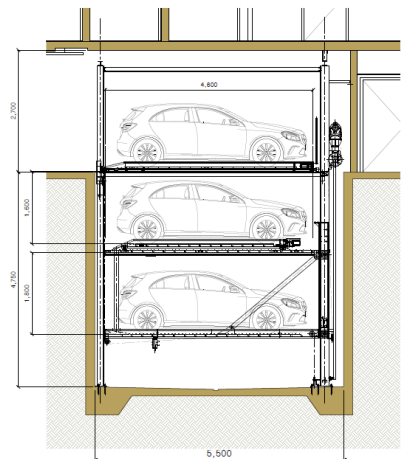

CONTROL BOX

Touch screen. Cars can be called via 2 digit, 4 digit, 8 digit codes, individual swipe cards or remote controls.

QUIET

Very quiet in operation.

HERCULES CARPARKING SYSTEMS

EXPANDERPARK THE LIFT & SLIDE CARPARKING SYSTEM