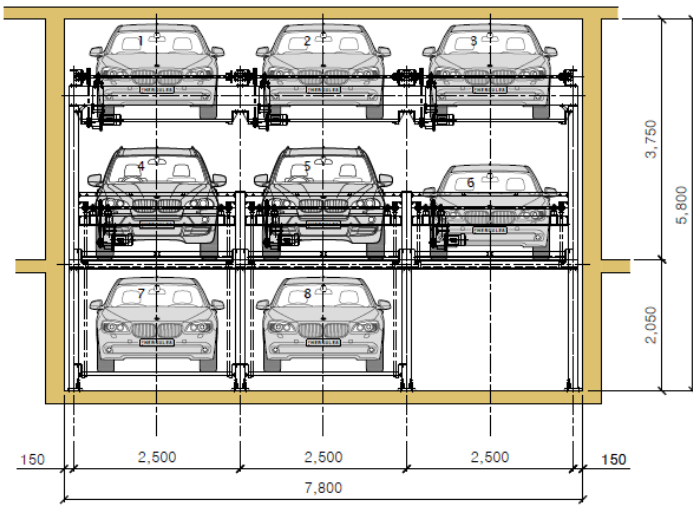

CONTROL BOX

Touch screen. Cars can be called via 2 digit, 4 digit, 8 digit codes, individual swipe cards or remote controls.

QUIET

Very quiet in operation.

HERCULES CARPARKING SYSTEMS

EXPANDERPARK THE LIFT & SLIDE CARPARKING SYSTEM