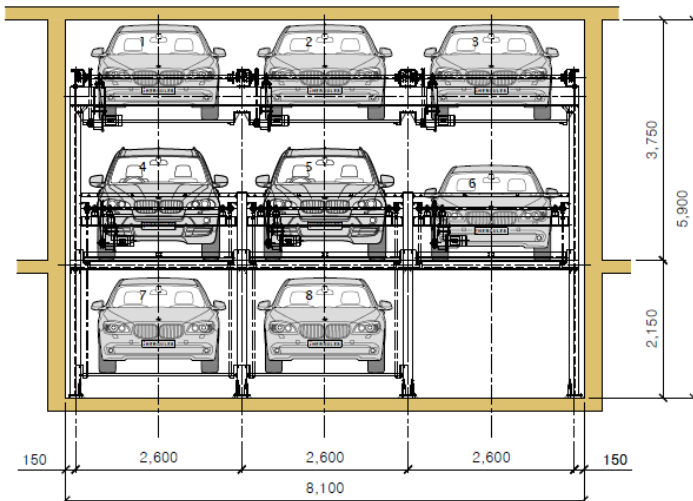

HERCULES CARPARKING SYSTEMS

EXPANDERPARK ABOVE THE LIFT & SLIDE CARPARKING SYSTEM

Toll Free: 1800 649 603 | Head Office: (02) 9966 5600
info@hercules.com.au | www.herculescarparking.com.au