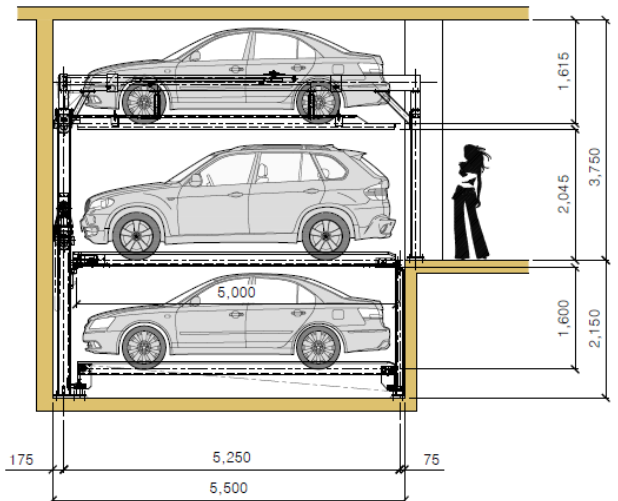

HERCULES CARPARKING SYSTEMS

EXPANDERPARK ABOVE THE LIFT & SLIDE CARPARKING SYSTEM

Toll Free: 1800 649 603 | Head Office: (02) 9966 5600
info@hercules.com.au | www.herculescarparking.com.au